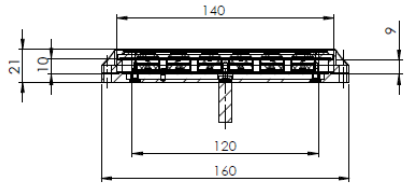

Xtreamled
Reutsedijk 9 / 103
5264 PC Vught
+31-621532240
www.xtreamled.com
info@xtreamled.com

SECTION A-A